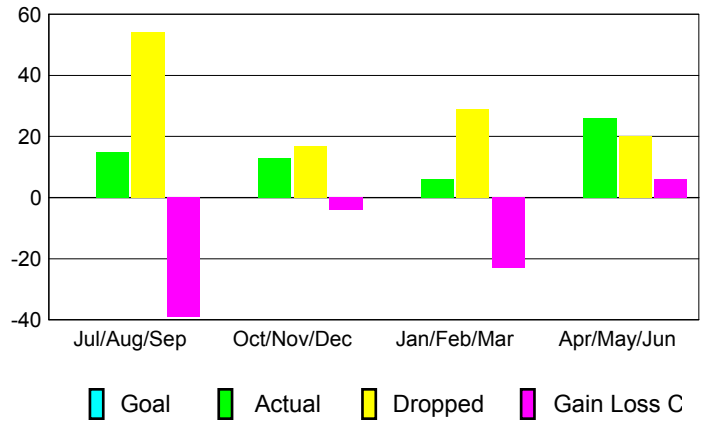

Location: **NEW MEXICO**

GMT CA: **1**

CLUBS

| Month | New Club Goal | Actual New Clubs | Actual Dropped Clubs | Gain/Loss of Clubs |
|------------------|---------------|------------------|----------------------|--------------------|
| 2012-2013 | | | | |
| Jul/Aug/Sep | | 0 | 2 | -2 |
| Oct/Nov/Dec | | 0 | 1 | -1 |
| Jan/Feb/Mar | | 0 | 0 | 0 |
| Apr/May/Jun | | 0 | 0 | 0 |
| Totals | | 0 | 3 | -3 |

Club Results 2012-2013

Goal, New, Dropped, Gain/Loss

MEMBERSHIP

| Month | Net Memb Goal | Actual New Memb | Actual Dropped Memb | Gain/Loss of Memb |
|------------------|---------------|-----------------|---------------------|-------------------|
| 2012-2013 | | | | |
| Jul/Aug/Sep | | 15 | 54 | -39 |
| Oct/Nov/Dec | | 13 | 17 | -4 |
| Jan/Feb/Mar | | 6 | 29 | -23 |
| Apr/May/Jun | | 26 | 20 | 6 |
| Totals | | 60 | 120 | -60 |

Membership Results 2012-2013

Goal, New, Dropped, Gain/Loss

YTD Status Quo Clubs 2012-2013

Status Quo Clubs Compared to Status Quo Members

Gender Comparison 2012-2013

Club Gain/Loss 2012-2013

Membership Gain/Loss 2012-2013