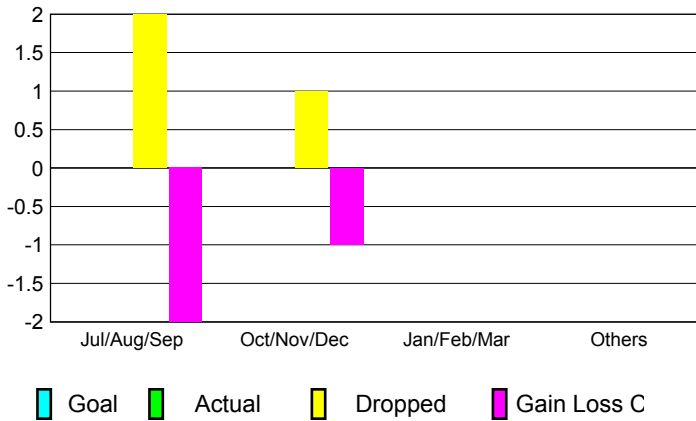

Club Results 2012-2013

Goal, New, Dropped, Gain/Loss

YTD Status Quo Clubs 2012-2013

Status Quo Clubs Compared to Status Quo Members

Club Gain/Loss 2012-2013

MEMBERSHIP

| Month | Net Memb Goal | Actual New Memb | Actual Dropped Memb | Gain/Loss of Memb |
|------------------|---------------|-----------------|---------------------|-------------------|
| 2012-2013 | | | | |
| Jul/Aug/Sep | | 0 | 0 | 0 |
| Oct/Nov/Dec | | 1 | 0 | 1 |
| Jan/Feb/Mar | | 0 | 3 | -3 |
| Apr/May/June | | 0 | 0 | 0 |
| Totals | | 1 | 3 | -2 |

Location: **NEW MEXICO**

GMT CA: **1**

CLUBS

| Month | New Club Goal | Actual New Clubs | Actual Dropped Clubs | Gain/Loss of Clubs |
|------------------|---------------|------------------|----------------------|--------------------|
| 2012-2013 | | | | |
| Jul/Aug/Sep | | 0 | 2 | -2 |
| Oct/Nov/Dec | | 0 | 1 | -1 |
| Jan/Feb/Mar | | 0 | 0 | 0 |
| Apr/May/Jun | | 0 | 0 | 0 |
| Totals | | 0 | 3 | -3 |

Club Results 2012-2013

Goal, New, Dropped, Gain/Loss

MEMBERSHIP

| Month | Net Memb Goal | Actual New Memb | Actual Dropped Memb | Gain/Loss of Memb |
|------------------|---------------|-----------------|---------------------|-------------------|
| 2012-2013 | | | | |
| Jul/Aug/Sep | | 15 | 54 | -39 |
| Oct/Nov/Dec | | 13 | 17 | -4 |
| Jan/Feb/Mar | | 6 | 29 | -23 |
| Apr/May/Jun | | 26 | 20 | 6 |
| Totals | | 60 | 120 | -60 |