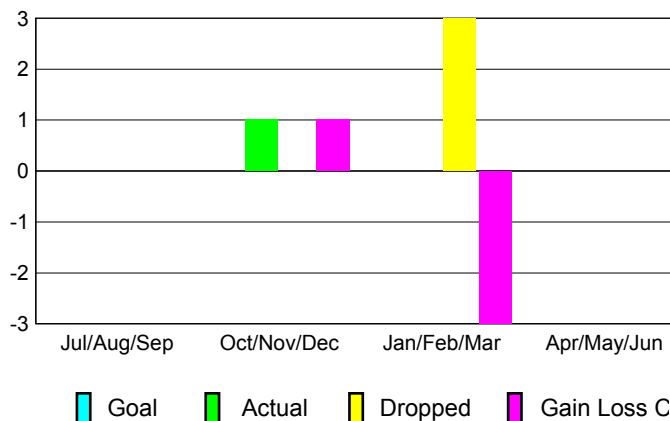

Membership Results 2012-2013

Goal, New, Dropped, Gain/Loss